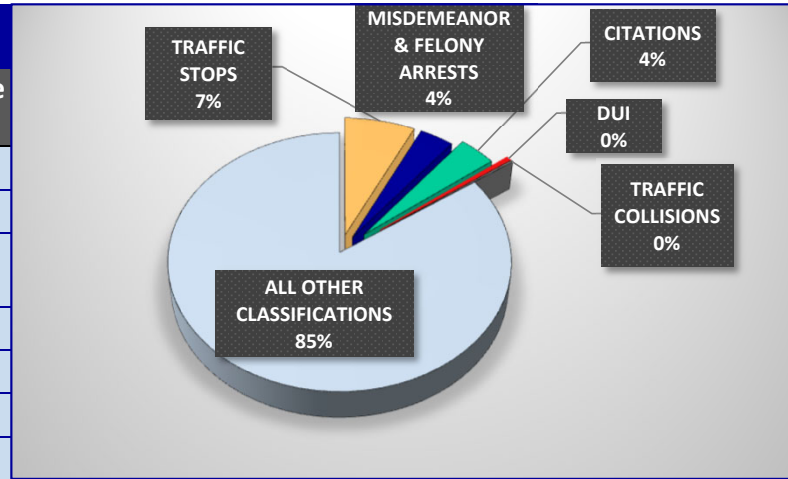

## PLACERVILLE POLICE DEPARTMENT STATISTICS 2025

MONTH	INCIDENTS	TRAFFIC STOPS	MISDEMEANOR & FELONY ARRESTS	CITATIONS	DUI	THEFT	TRAFFIC COLLISIONS	NARCOTICS	BURGLARY	ASSAULT	PRIORITY 1 RESPONSE TIMES	<b>2025 TOTALS</b>	
JANUARY	1963	193	71	119	1	0	9	20	1	6	04:14.0	INCIDENTS	20200
FEBRUARY	1618	171	46	83	2	1	8	9	1	6	03:31.0	TRAFFIC STOPS	1624
MARCH	1734	166	63	77	7	5	7	12	3	7	02:25.0	MISDEMEANOR & FELONY ARRESTS	686
APRIL	1614	163	56	93	3	4	9	9	6	5	04:04.0	CITATIONS	853
MAY	1726	177	65	85	2	5	11	11	4	6	05:24.0	DUI	48
JUNE	1615	128	63	63	7	6	11	8	2	4	05:01.0	THEFT	42
JULY	1632	93	61	47	5	4	4	9	4	3	04:20.0	TRAFFIC COLLISIONS	97
AUGUST	1672	82	62	60	4	4	9	9	9	9	05:05.0	NARCOTICS	113
SEPTEMBER	1690	91	37	31	1	2	10	7	3	6	05:22.0	BURGLARY	52
OCTOBER	1647	98	48	49	4	5	7	8	5	8	04:05.0	ASSAULT	71
NOVEMBER	1666	145	57	83	4	1	8	4	6	5	06:13.0	AVERAGE PRIORITY 1 RESPONSE TIME	04:29.5
DECEMBER	1623	117	57	63	8	5	4	7	8	6	04:10.0		

# PLACERVILLE POLICE DEPARTMENT STATISTICS

DECEMBER			
	2024	2025	Percent Change 24/25
INCIDENTS	1981	1623	-18%
TRAFFIC STOPS	192	117	-39%
MISDEMEANOR & FELONY ARRESTS	64	57	-11%
CITATIONS	102	63	-38%
DUI	6	8	33%
TRAFFIC COLLISIONS	13	4	-69%
PRIORITY 1 RESPONSE TIMES	03:26.0	04:10.0	00:44.0

290 PC SEX-REGISTRANTS		
290 PC Sex-Registrants registered in the City Limits	47	290 Registrants - DECEMBER 2025 
Address	36	
High Risk	4	
Moderate-High	6	
Moderate-Low	6	
*Navigation Center Address	4	
Transient	11	
High Risk	3	
Moderate-High	2	
Moderate-Low	2	